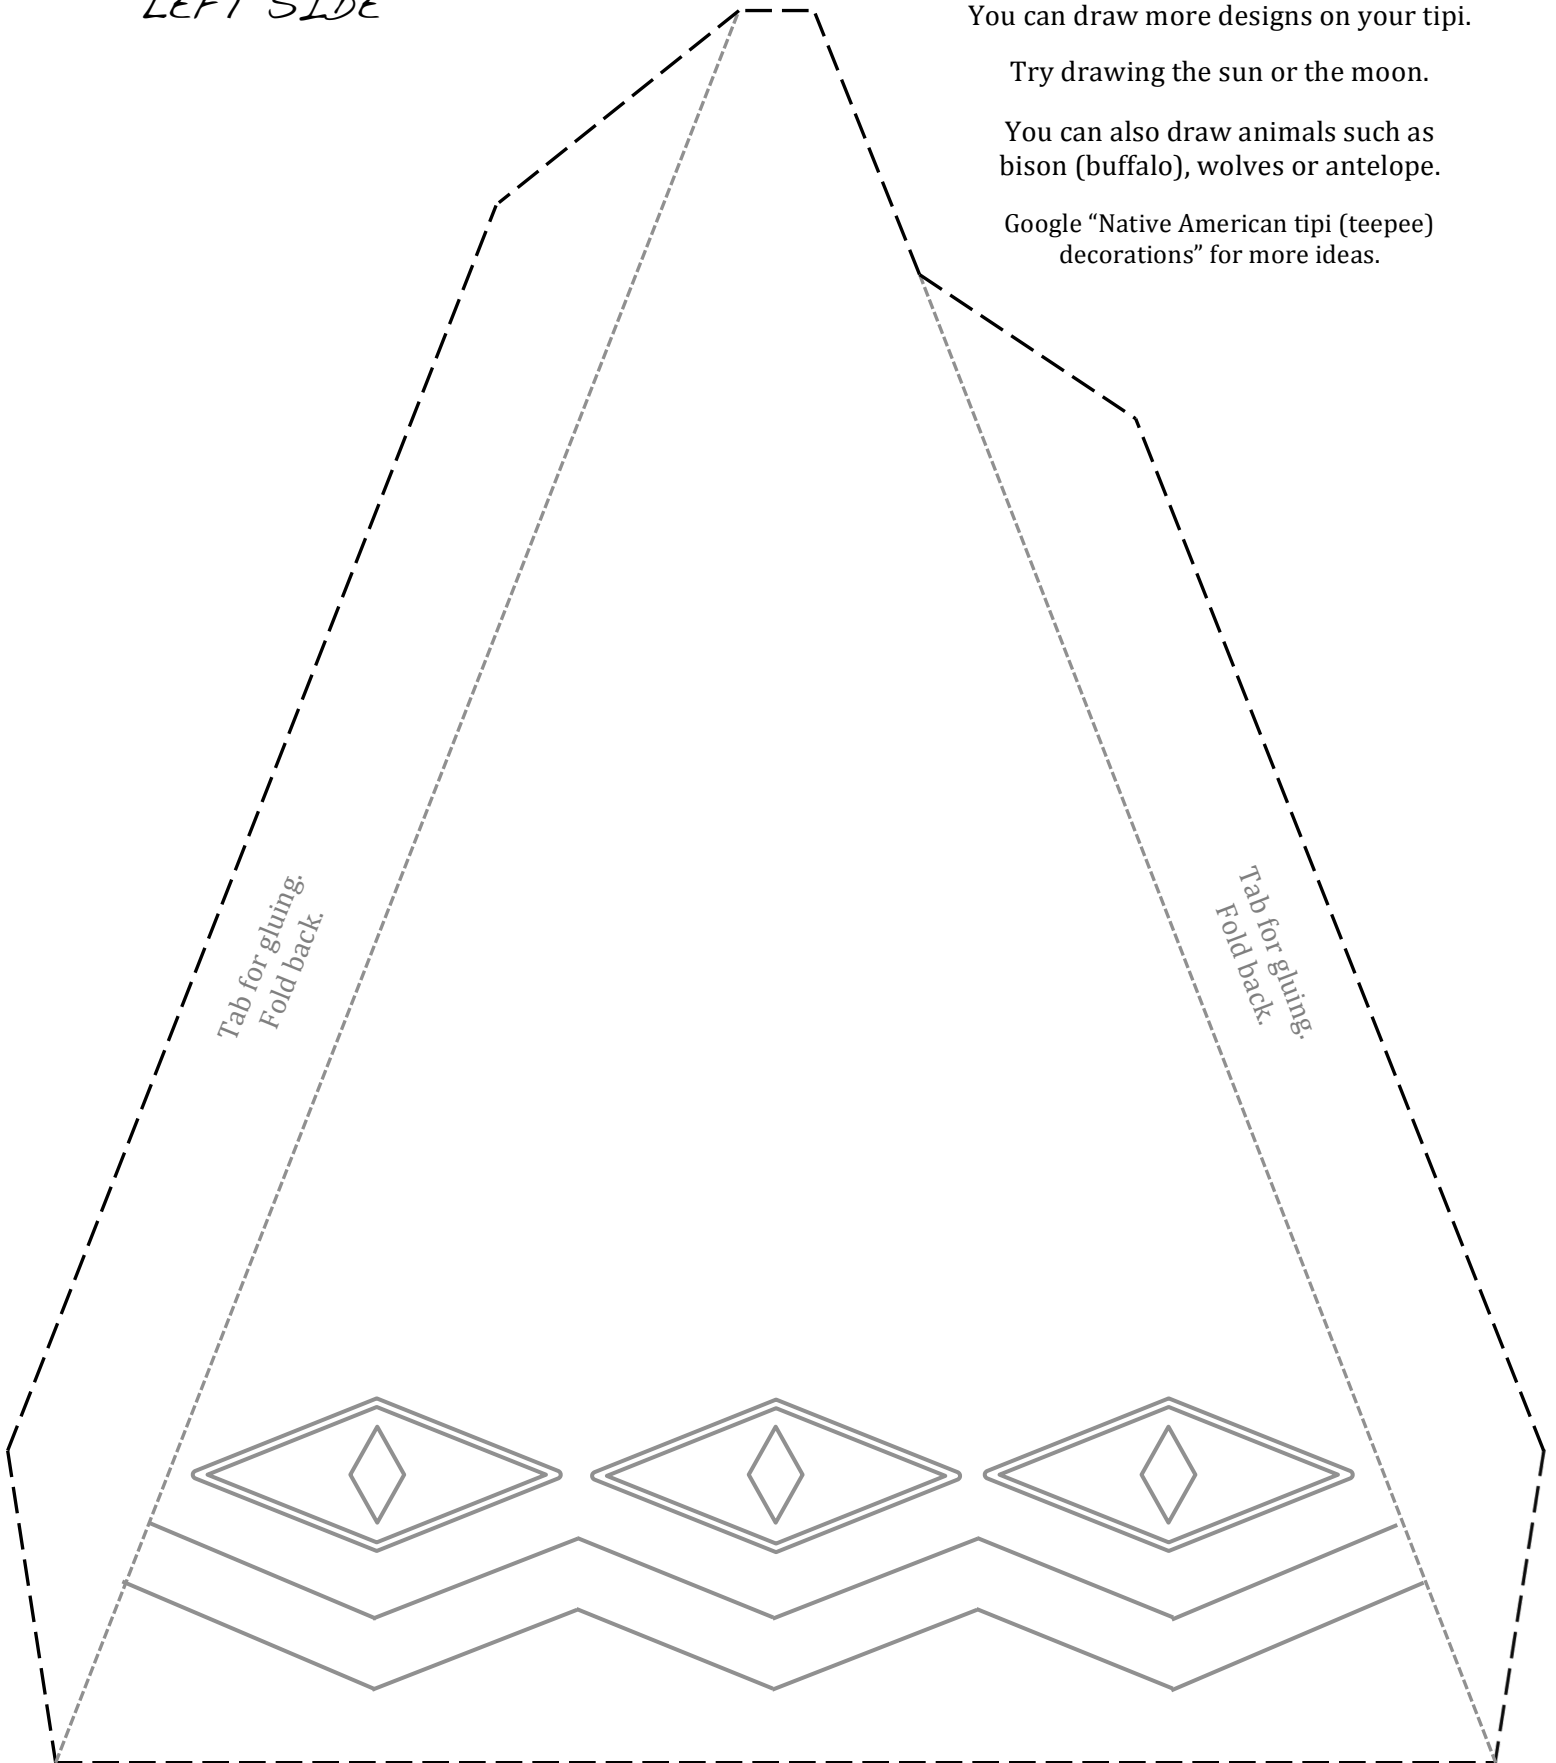

Native American Tipi

FRONT

Video instructions available at
<https://youtu.be/WkeIgXLEU8c>

Smoke flaps

LEFT SIDE

TIP

You can draw more designs on your tipi.

Try drawing the sun or the moon.

You can also draw animals such as bison (buffalo), wolves or antelope.

Google "Native American tipi (teepee) decorations" for more ideas.

BACK and POLES

RIGHT SIDE

Tab for gluing.
Fold back.

Tab for gluing.
Fold back.