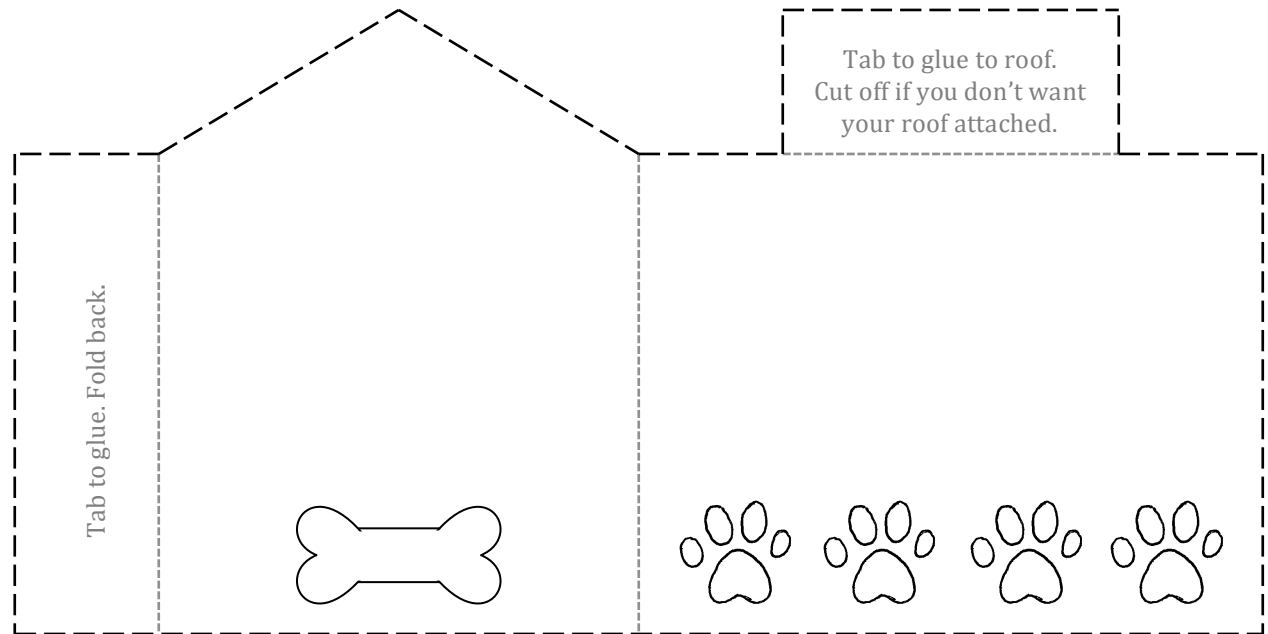

Small Doghouse

Finished size is
2.5" W x 3.25" L x 3.25" H

Small Doghouse Roof

To make this doghouse, watch the video
instructions on my YouTube channel.

www.youtube.com/c/fanfaronbylaura