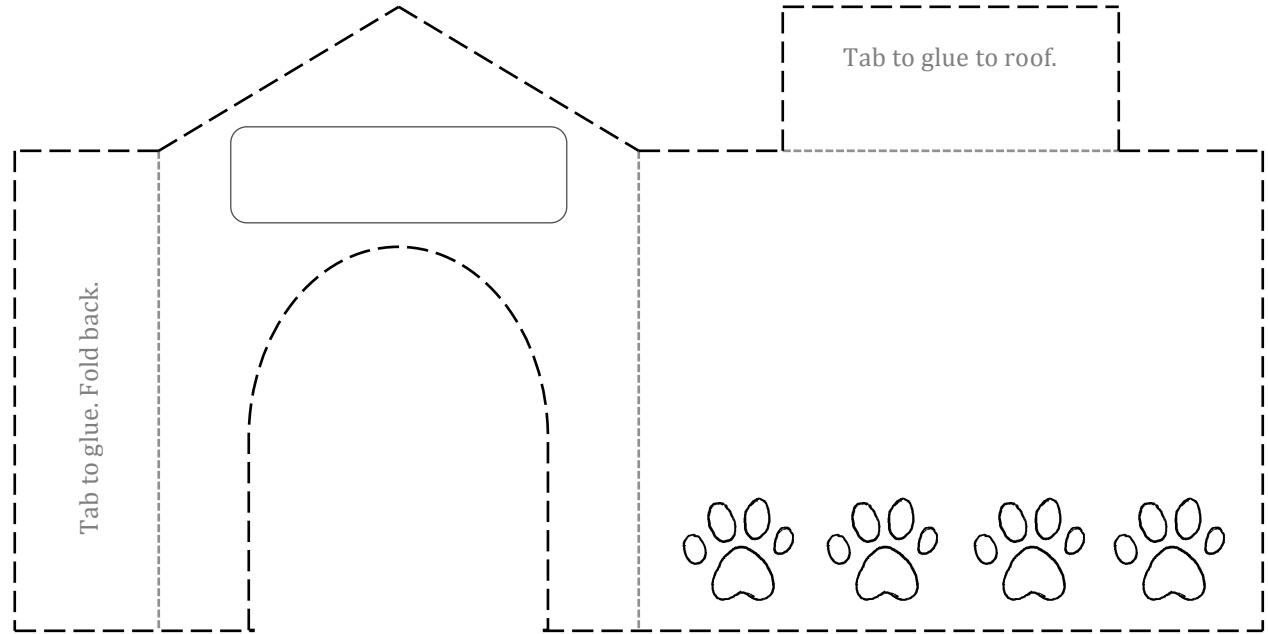

Small Doghouse

Finished size is
2.5" W x 3.25" L x 3.25" H

Small Doghouse Roof

To make this doghouse, watch the video
instructions on my YouTube channel.

www.youtube.com/c/fanfaronbylaura