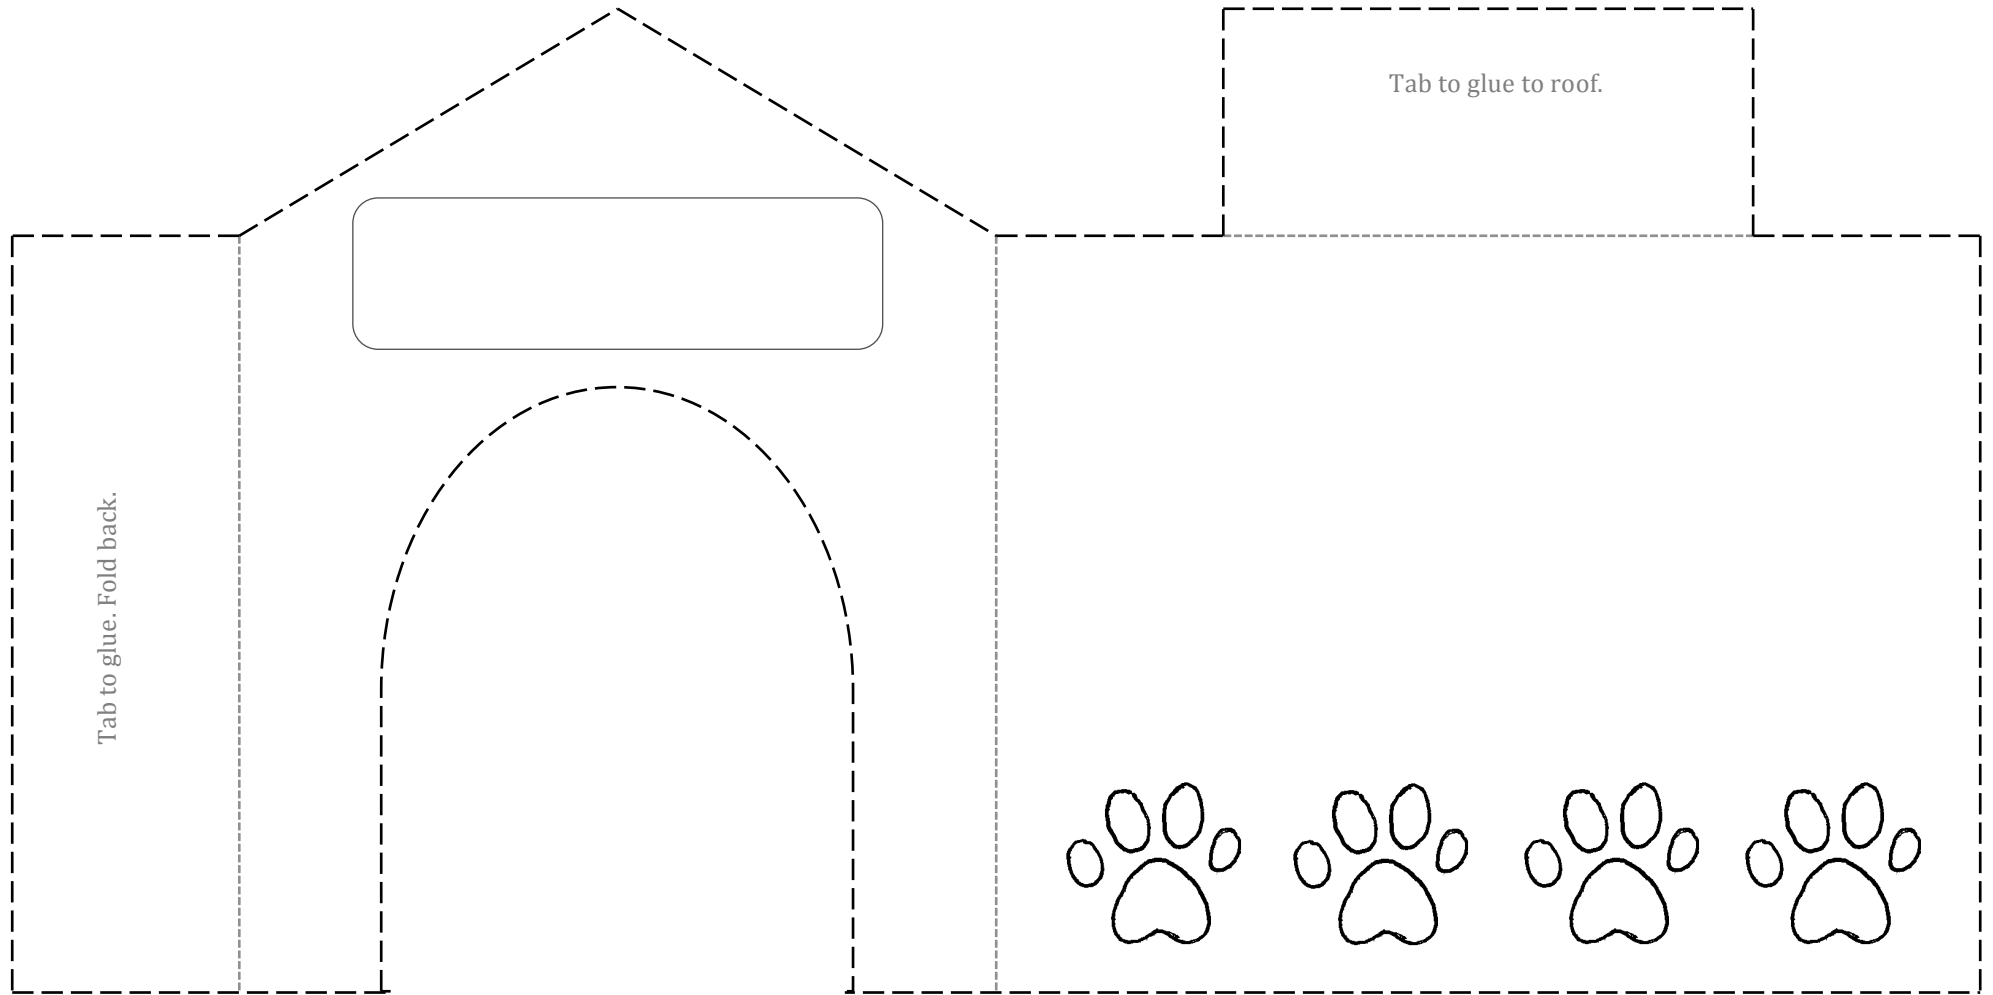

# Large Doghouse

Finished size is approximately  
4" W x 5" L x 5" H

To make this doghouse, watch the video instructions on my YouTube channel at:

[www.youtube.com/c/fanfaronbylaura](http://www.youtube.com/c/fanfaronbylaura)

# Large Doghouse Roof