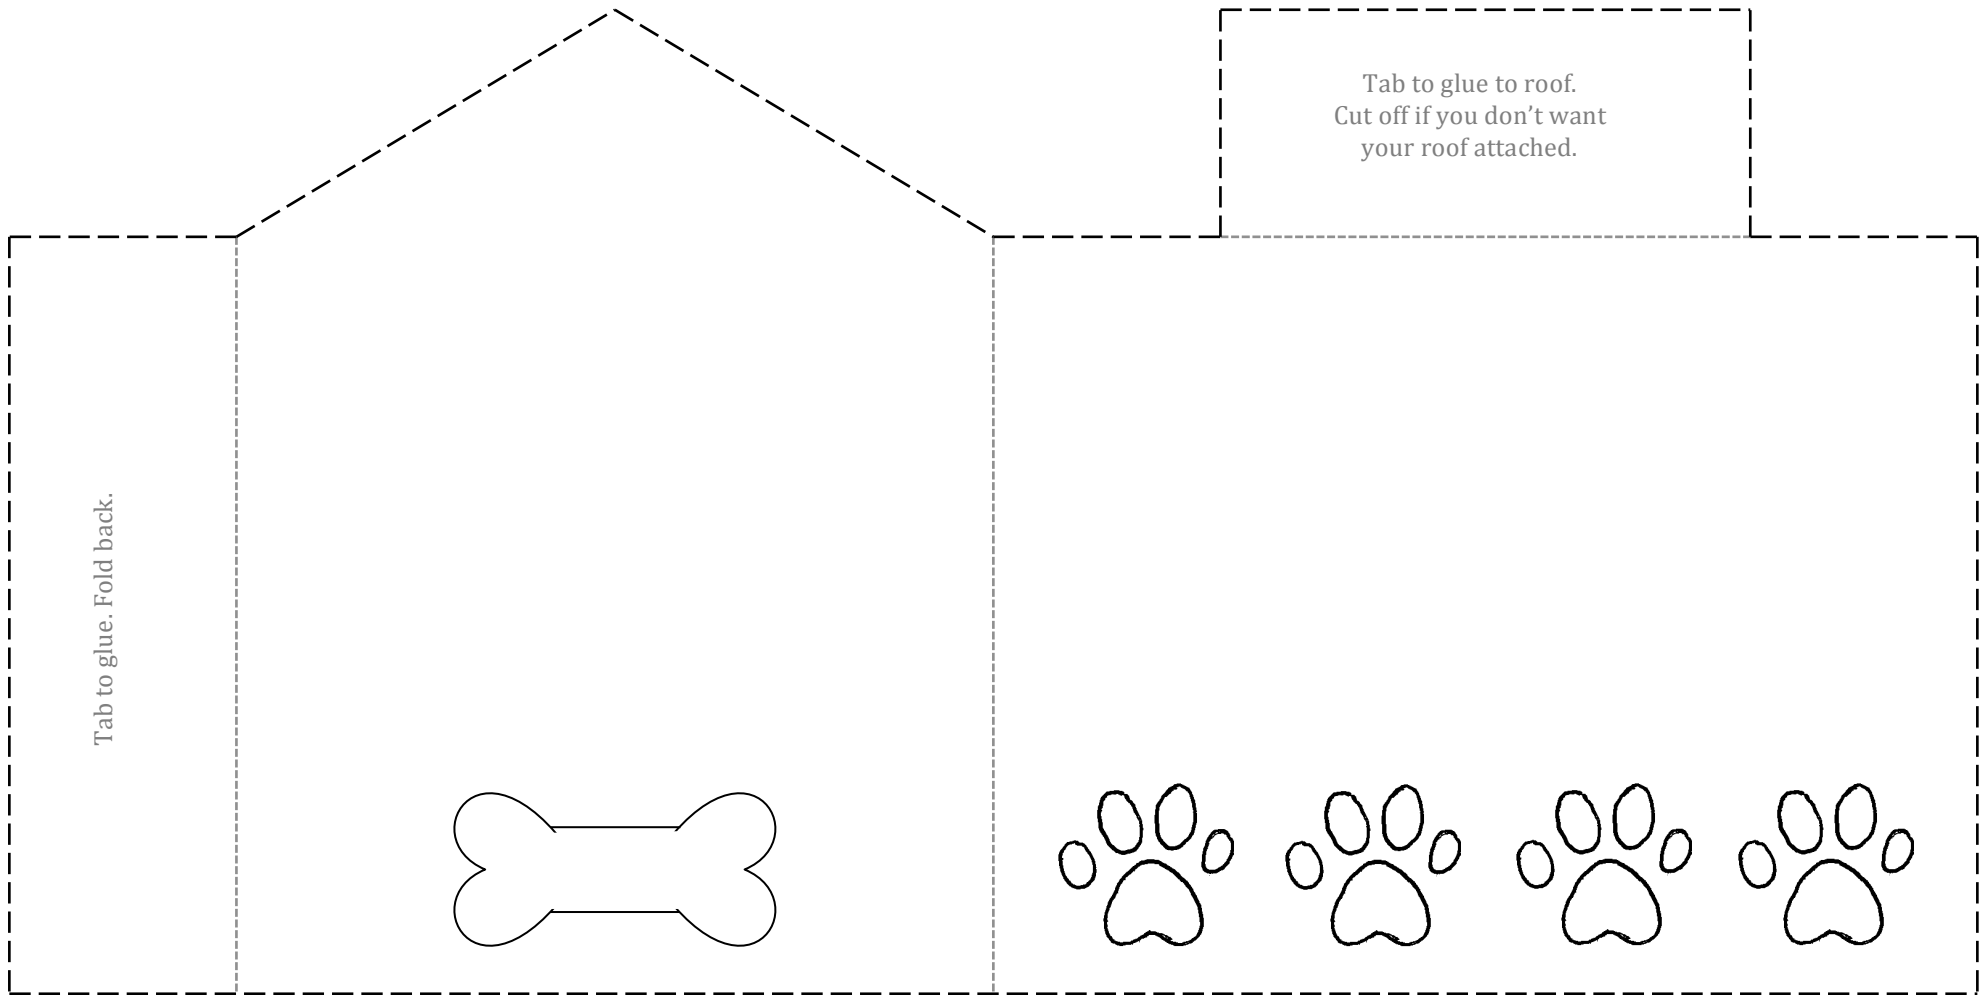

# Large Doghouse

Finished size is approximately  
4" W x 5" L x 5" H

To make this doghouse, watch the video instructions on my YouTube channel at:

[www.youtube.com/c/fanfaronbylaura](http://www.youtube.com/c/fanfaronbylaura)

# Large Doghouse Roof